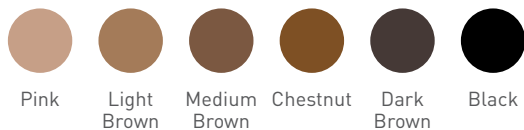

Customised hearing solutions for every need.

In-ear Solutions

Custom moulded to your
unique ear canal.