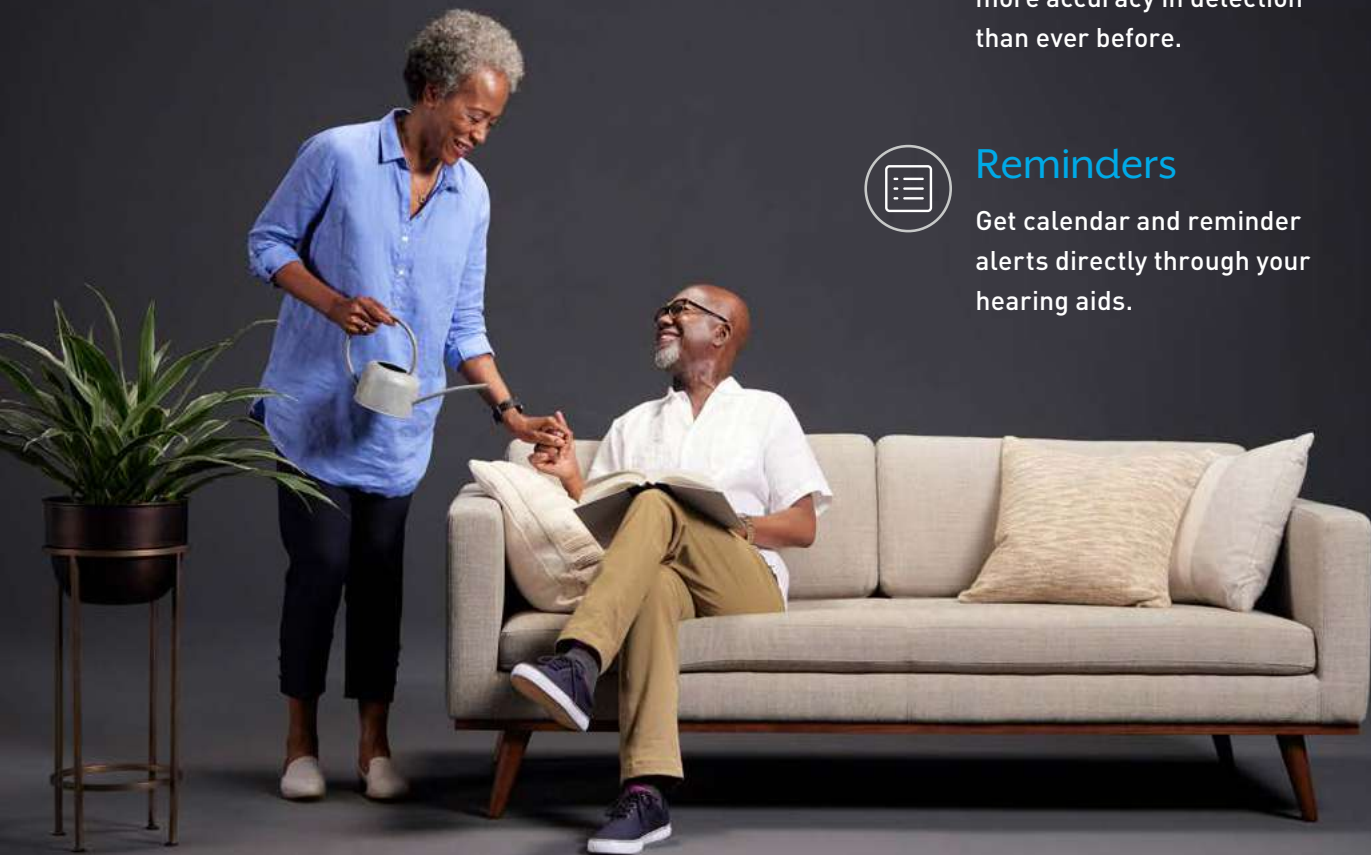

Reminders

Get calendar and reminder alerts directly through your hearing aids.